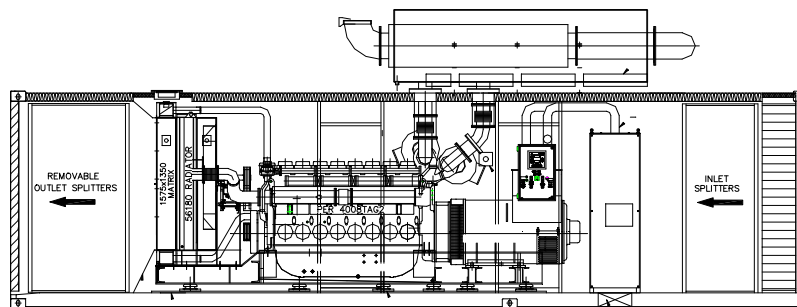

TYPICAL ARRANGEMENT

YelloGen Ltd
24 Oroory Hill
Dromore
County Down
UK BT25 1LE

Please Contact:
Tel: 0044 (0) 1430-850001
Fax: 0044 (0) 1430-850002
www. YelloGen. com
E Mail: mail@yellogen.com